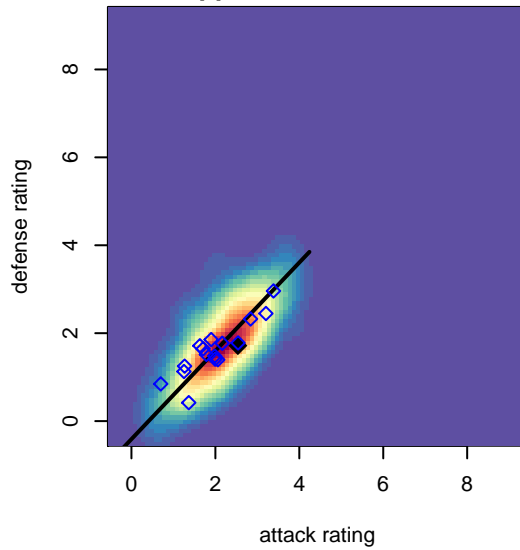

**attack and defense rating
relative to others at age
and all opponents in last 13 months**