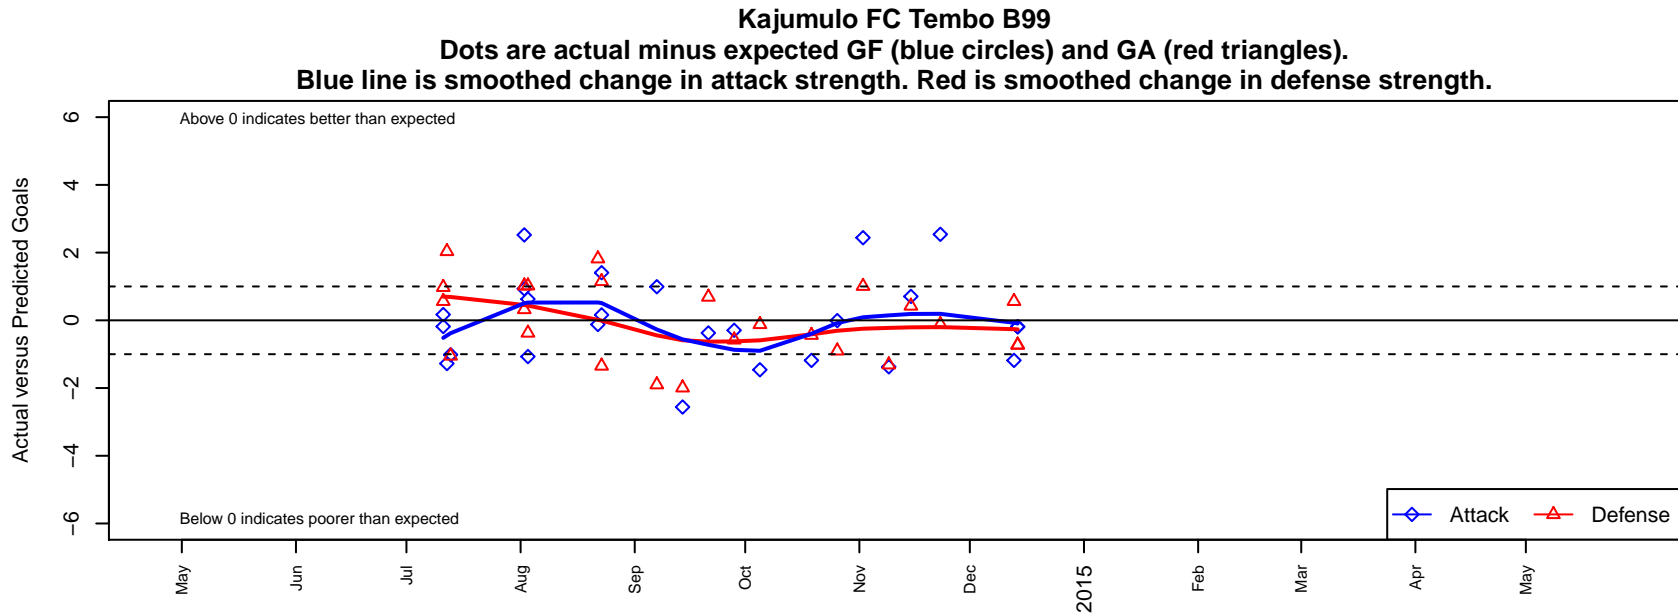

Kajumulo FC Tembo B99

Kajumulo FC
 Seattle, WA
 B99 total strength=1413
 attack=12.63 defense=5.56
 fall league = PSPL Classic 2 U15, PSPL North-

alt names used:
 KAJUMULO FC TEMBO 99 (WA)
 Kajumulo FC Tembo 99
 Kajumulo FC Tembo 99

Venues played:
 2014 Kent Cornucopia Cup U15 Gold U15
 2014 Strawberry Classic BU15-16
 2014 REDAPT Cup HS Silver U19
 2014 PSPL Classic 2 U15
 2014 PSPL North-South Classic 2 U15

**attack and defense variance (black dot)
relative to other teams
and top 10 in region**