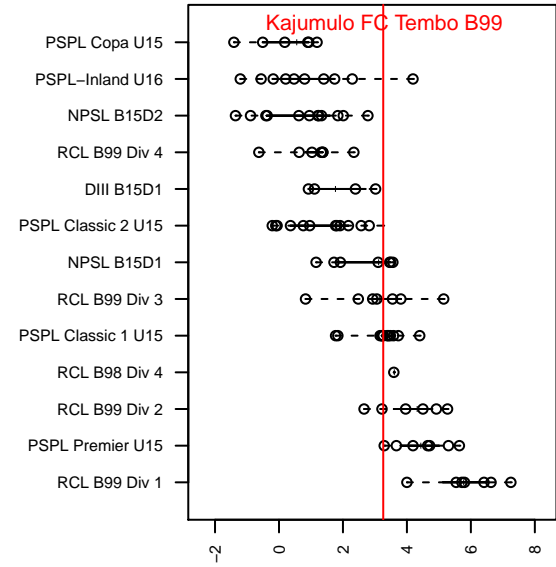

**attack and defense rating
relative to others at age
and all opponents in last 13 months**