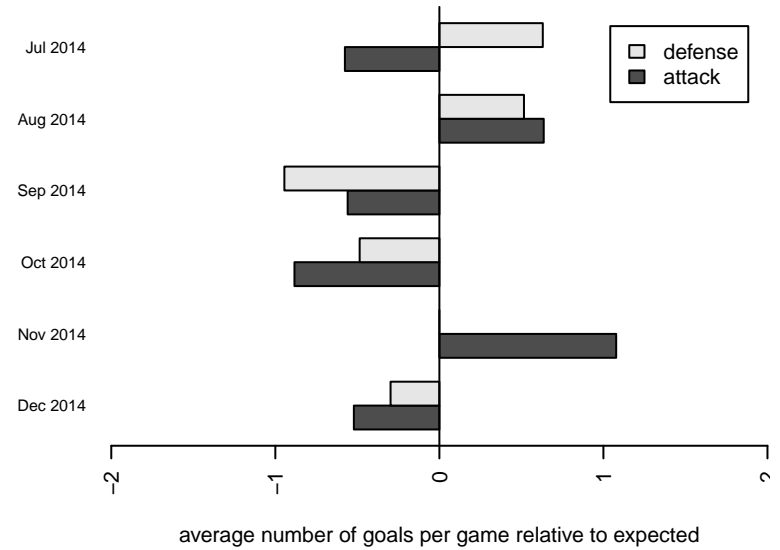

Performance relative to 13 month average