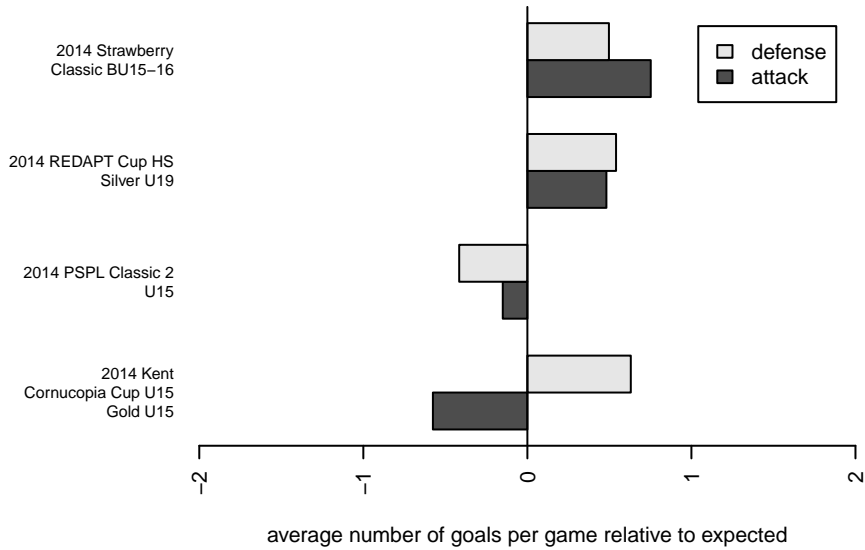

Performance relative to 13 month average