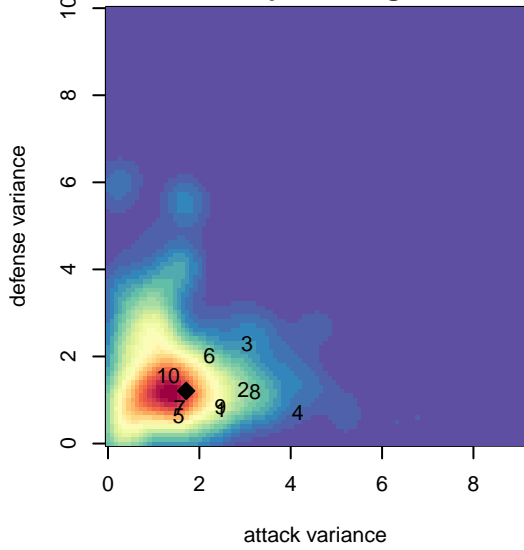

**attack and defense variance (black dot)
relative to other teams
and top 10 in region**